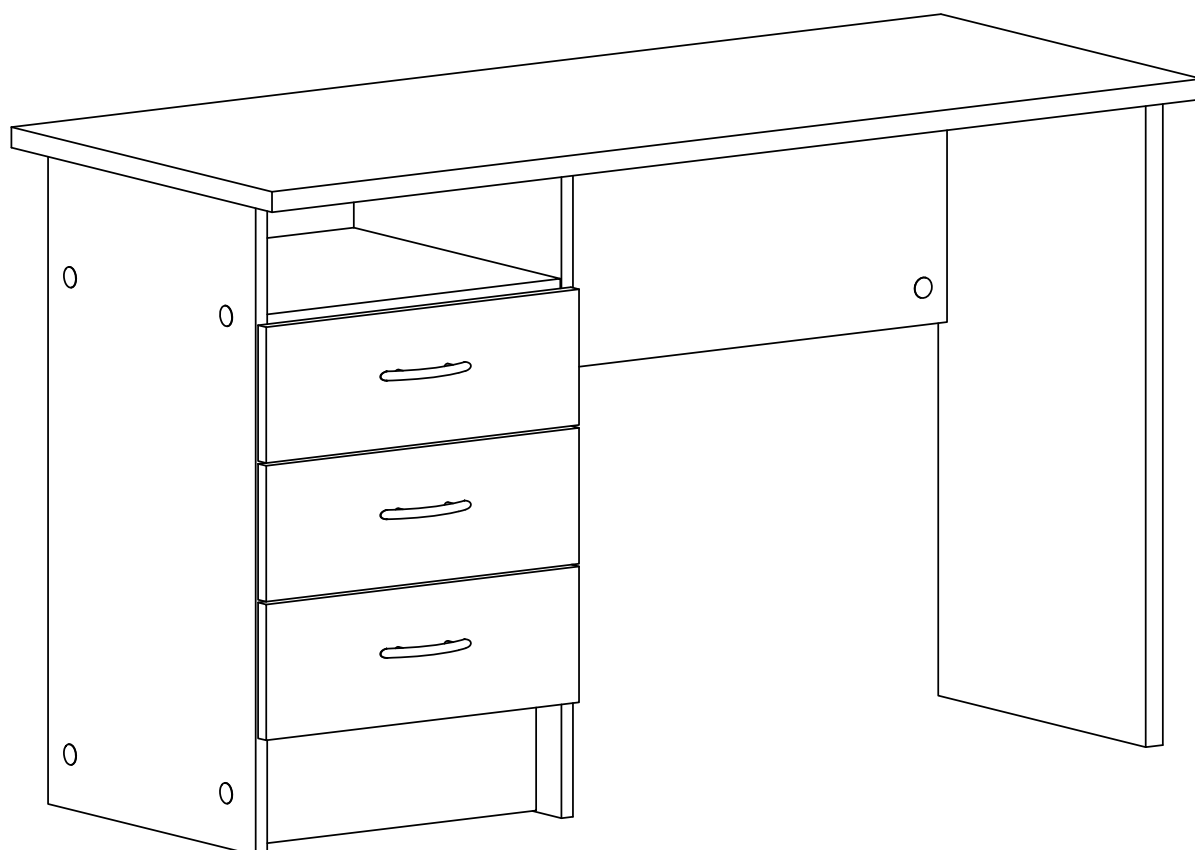

80134

TVILUM-SCANBIRK

Made in Denmark
©TVILUM-SCANBIRK

Egon Kristiansens Allé 2
DK-8882 Faarvang, Denmark

10901
x13

20209
x18

22601
x1

23006
x25