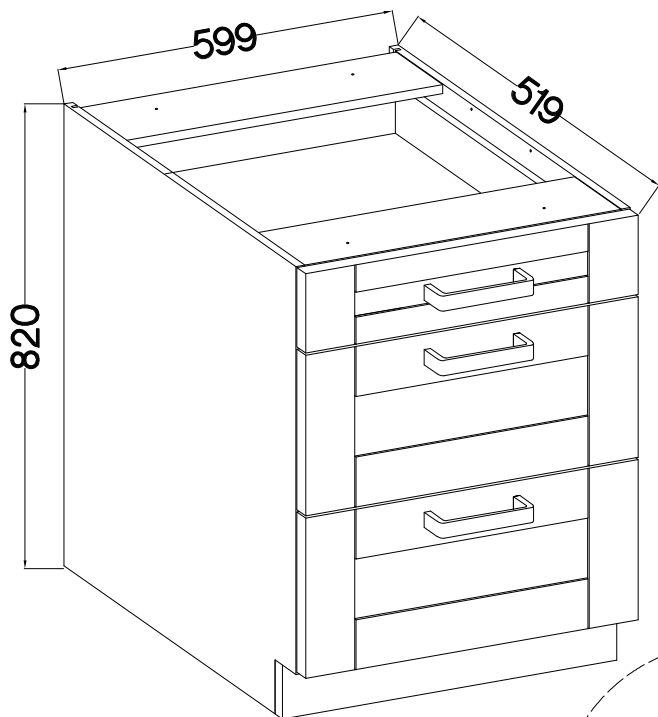

60 D 3S BB  
Premium Box

x2

Ersatzteil Nummer	Dimension
KUH.70964	140x596x19
KUH.70965 x2	283x596x19
KUH.90137 x3	492x442x16
KUH.90140	480x70x16
KUH.90142 x2	480x148x16

11A

3

11B

2

M3

+4.0x16mm

+3.5x13mm

+3.0x16mm

L=160mm

M4x22mm

M4x27mm

ISM-KUH-01680

1