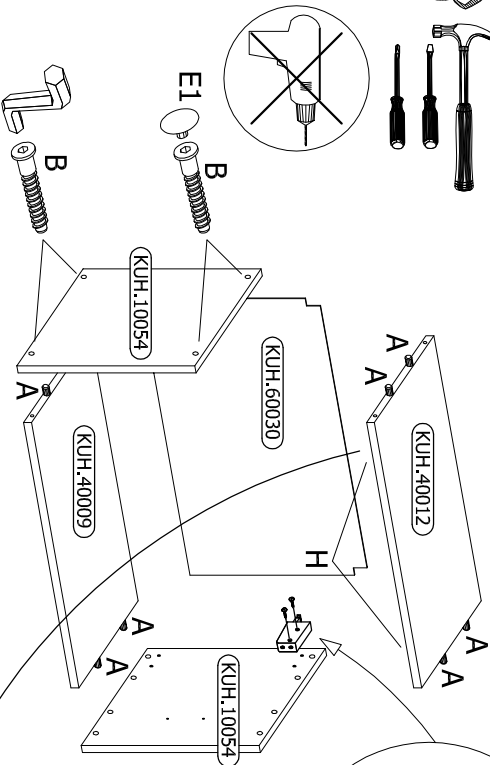

SARA

OKAP 60
SKRINKA NAD DIGESTOR 60
KURZHÄNGESCHRANK 60
WALL UNIT - ABOVE HOOD 60
HOTTE 60

	8		8		8		1		1		2		8-10		2		2		6		2		4		1
--	---	--	---	--	---	--	---	--	---	--	---	--	------	--	---	--	---	--	---	--	---	--	---	--	---

ISM-KUH-00147