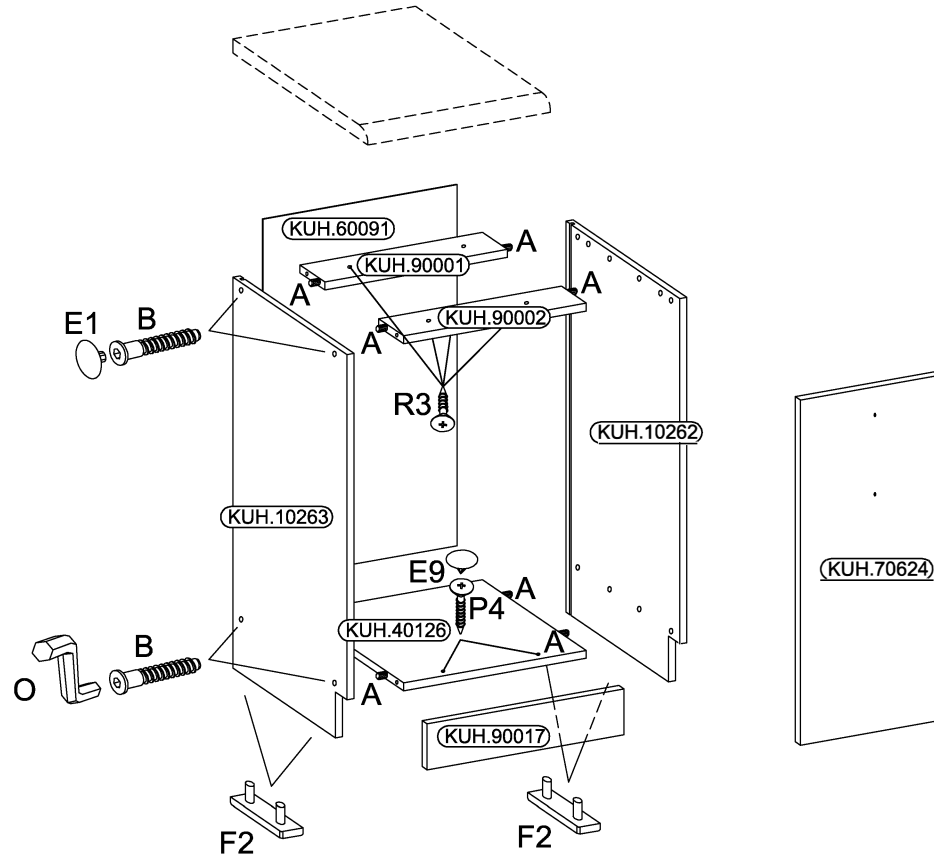

30 D CARGO 88 VIRION

					Ø4.0x30mm	Ø3.0x20mm		Ø4.0x35mm	Ø4.0x45mm	
B	E1	A	O	S15	R2	P7	F2	R3	P4	E9
8	8	8	1	1	2	10-15	4	4	2	2

ISM-KUH-00758