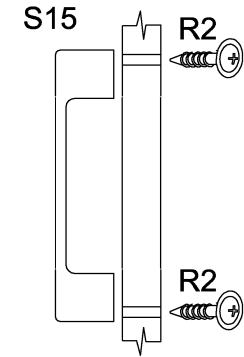

30 D CARGO 88 VIRION

					Ø4.0x30mm	Ø3.0x20mm		Ø4.0x35mm	Ø4.0x45mm	
B	E1	A	O	S15	R2	P7	F2	R3	P4	E9
8	8	8	1	1	2	10-15	4	4	2	2

ISM-KUH-00758