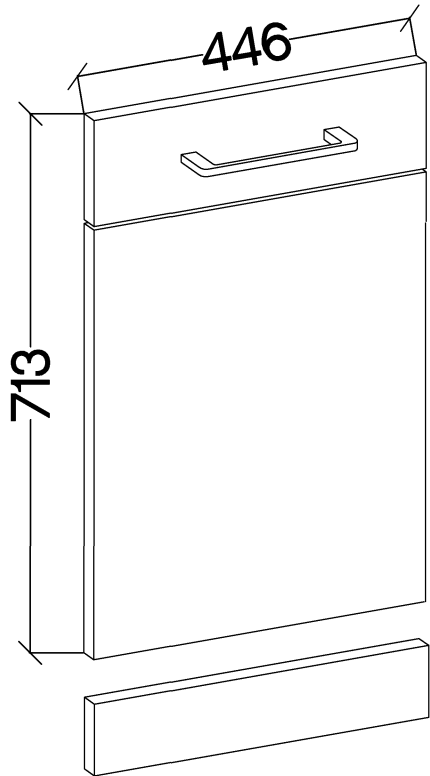

ZM 713x446mm VIRION

 K28	 R2	 S15
2	2	1

ISM-KUH-00969

1

2

3

±4.0x30mm	
R2	S15
2	1

VARIANT HIGH GLOSS