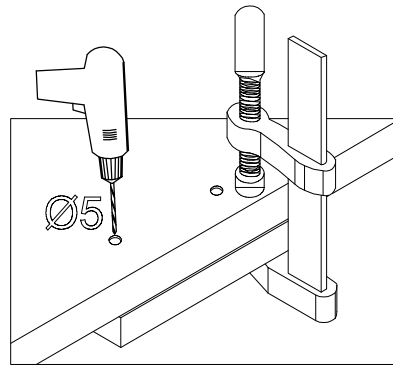

ZM 713x446mm VIRION

 K28	 R2	 S15
2	2	1

ISM-KUH-00969

1

2

3

±4.0x30mm	
R2	S15
2	1

VARIANT HIGH GLOSS